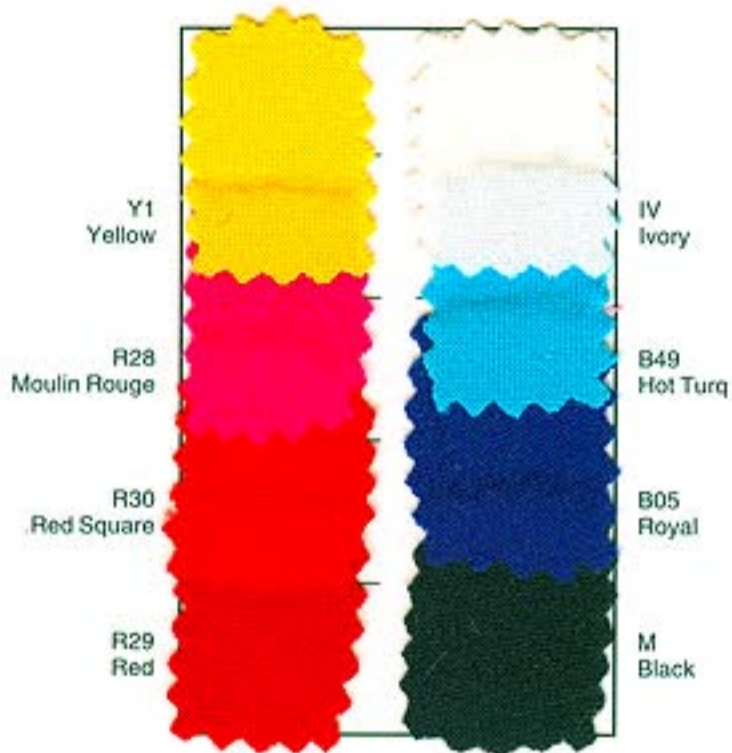

Soft Stretch (FH)