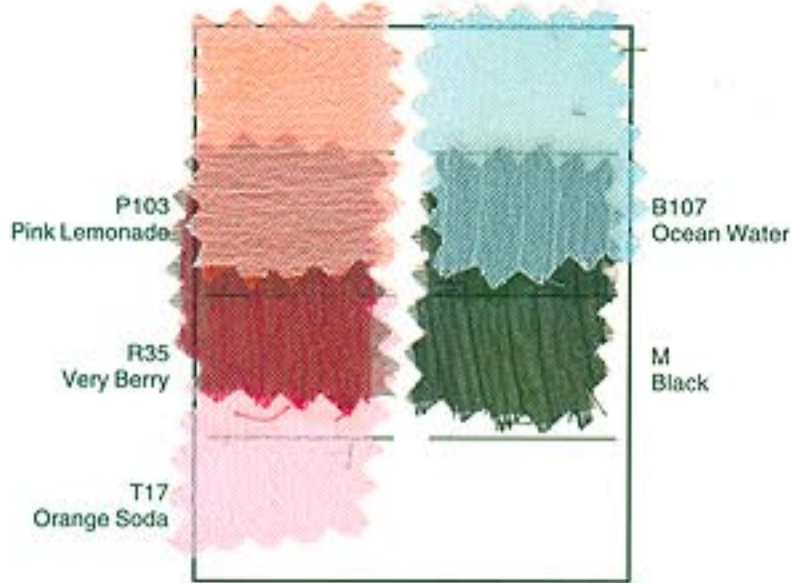

### Crinkle Chiffon (CC)

### Iridescent Chiffon (IC)

# Pageant satin

101 Orangekiss

BH Lipstick

Y4 Canary

G2 Seafoam

BW Purple Haze

B2 Ice Blue

431 Denim

# Crinkle Chiffon

L1 Very Berry

L2 Ocean Water

L3 Pink Lemonade

L4 Orange Soda

17 Black

C37 Berry Brick

C38 Cumin